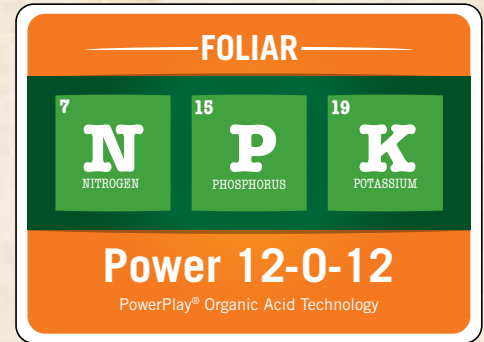

BENEFITS:

ONE-TO-ONE N:K RATIO FOR NUTRIENT BALANCE

GROWTH

TURF QUALITY

READILY AVAILABLE NUTRIENTS

Power 12-0-12 is an auxiliary, foliar-applied nutrient compound containing major nutrients designed for use on intensively managed turfgrasses. **Power 12-0-12** contains proprietary **PowerPlay** technology for maximum nutrient utilization. **Power 12-0-12** also contains non-nutritional organic acids for complexed nutrient availability and uptake.

NUTRIENT ANALYSIS

Total Nitrogen (N)	12.00%
8.00% Urea Nitrogen	
4.00% Water-Insoluble Nitrogen	
Soluble Potash (K₂O)	12.00%
Derived from urea and potassium thiosulfate.	

Net Weight: 10.47 lb/gal (1.254 kg/L)

PROFESSIONAL USE GUIDELINES ⑤

RATE OF APPLICATION:

3-6 fl oz / 1000 sq ft (10-20 L/ha) biweekly or as indicated by turf conditions.

DISTRIBUTED BY

Floratine Products Group, Inc.
355 E. South Street • Collierville, TN 38017
901.853.2898 • www.floratine.com